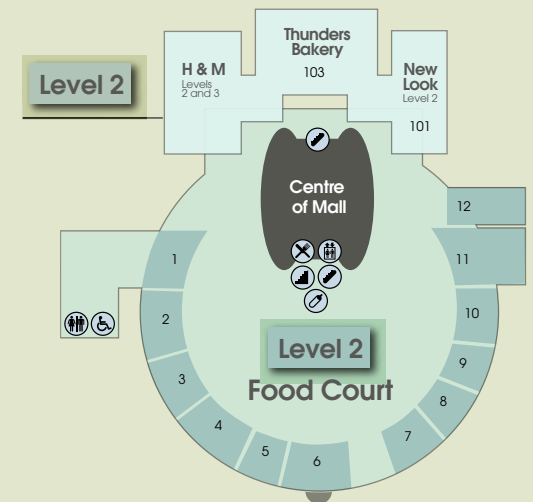

Liffey Valley Shopping Centre Guide

- Level 2
- Restaurants
-  Taxi
-  Info point
-  Toilets
-  First Aid
-  Stairs
-  Escalator
-  Lifts
-  Parent & Baby Parking
-  Customer Service
-  Shopmobility
-  Bottle Warmer
-  Public Phone
-  Restaurants
-  Cash Point
-  Disabled Parking

Anchor Stores

Boots

Dunnes Stores

Marks and Spencer

Next

Other Services

Cassidy Travel (60a)

Crèche (beside 48)