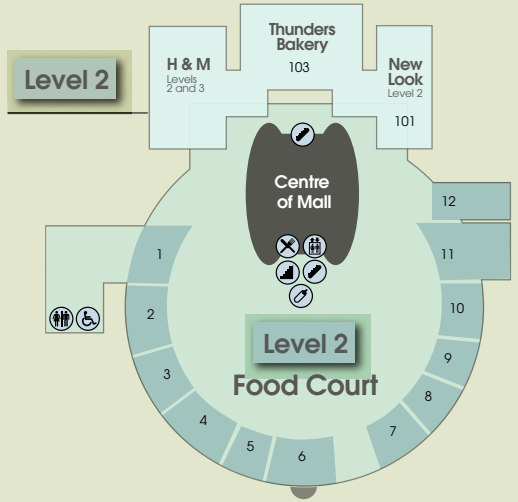

# Liffey Valley Shopping Centre Guide

- Level 2
- Restaurants
- Taxi
- Info point
- Toilets
- First Aid
- Stairs
- Escalator
- Lifts
- Parent & Baby Parking
- Customer Service
- Shopmobility
- Bottle Warmer
- Public Phone
- Restaurants
- Cash Point
- Disabled Parking

# Store Index